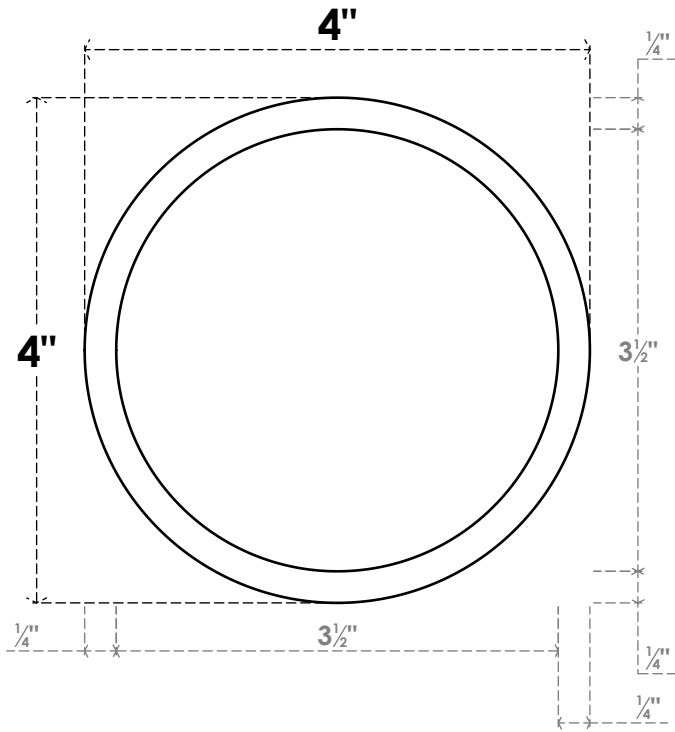

ROSP040X040X050GRY01

4"W X 4"H X 1/2"P STANDARD GRAYSON ROSETTE WITH BEVELED EDGE, ARCHITECTURAL GRADE PVC

FRONT

SIDE

EKENA MILLWORK
2300 WEST MAIN ST.
CLARKSVILLE, TX 75426
TOLL FREE: 866-607-0453
WWW.EKENAMILLWORK.COM

NOTES

1. INSTALLATION TO BE COMPLETED IN ACCORDANCE WITH MANUFACTURER'S SPECIFICATIONS.
2. DRAWING MAY NOT BE TO SCALE
3. THIS DRAWING IS INTENDED FOR DESIGN AND PLANNING PURPOSES ONLY.
4. ALL INFORMATION CONTAINED HEREIN WAS CURRENT AT THE TIME OF DEVELOPMENT BUT MUST BE REVIEWED AND APPROVED BY THE PRODUCT MANUFACTURER TO BE CONSIDERED ACCURATE.
5. ARCHITECTURAL GRADE PVC PRODUCTS ARE MADE FROM EXPANDED CELLULAR PVC AND COME NATURALLY WHITE BUT MAY BE PAINTED