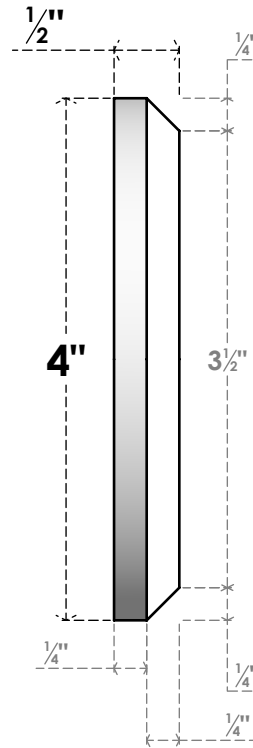

ROSP040X040X050GRY01

4"W X 4"H X 1/2"P STANDARD GRAYSON ROSETTE WITH BEVELED EDGE, ARCHITECTURAL GRADE PVC

FRONT

SIDE

EKENA MILLWORK
2300 WEST MAIN ST.
CLARKSVILLE, TX 75426
TOLL FREE: 866-607-0453
WWW.EKENAMILLWORK.COM

NOTES

1. INSTALLATION TO BE COMPLETED IN ACCORDANCE WITH MANUFACTURER'S SPECIFICATIONS.
2. DRAWING MAY NOT BE TO SCALE
3. THIS DRAWING IS INTENDED FOR DESIGN AND PLANNING PURPOSES ONLY.
4. ALL INFORMATION CONTAINED HEREIN WAS CURRENT AT THE TIME OF DEVELOPMENT BUT MUST BE REVIEWED AND APPROVED BY THE PRODUCT MANUFACTURER TO BE CONSIDERED ACCURATE.
5. ARCHITECTURAL GRADE PVC PRODUCTS ARE MADE FROM EXPANDED CELLULAR PVC AND COME NATURALLY WHITE BUT MAY BE PAINTED